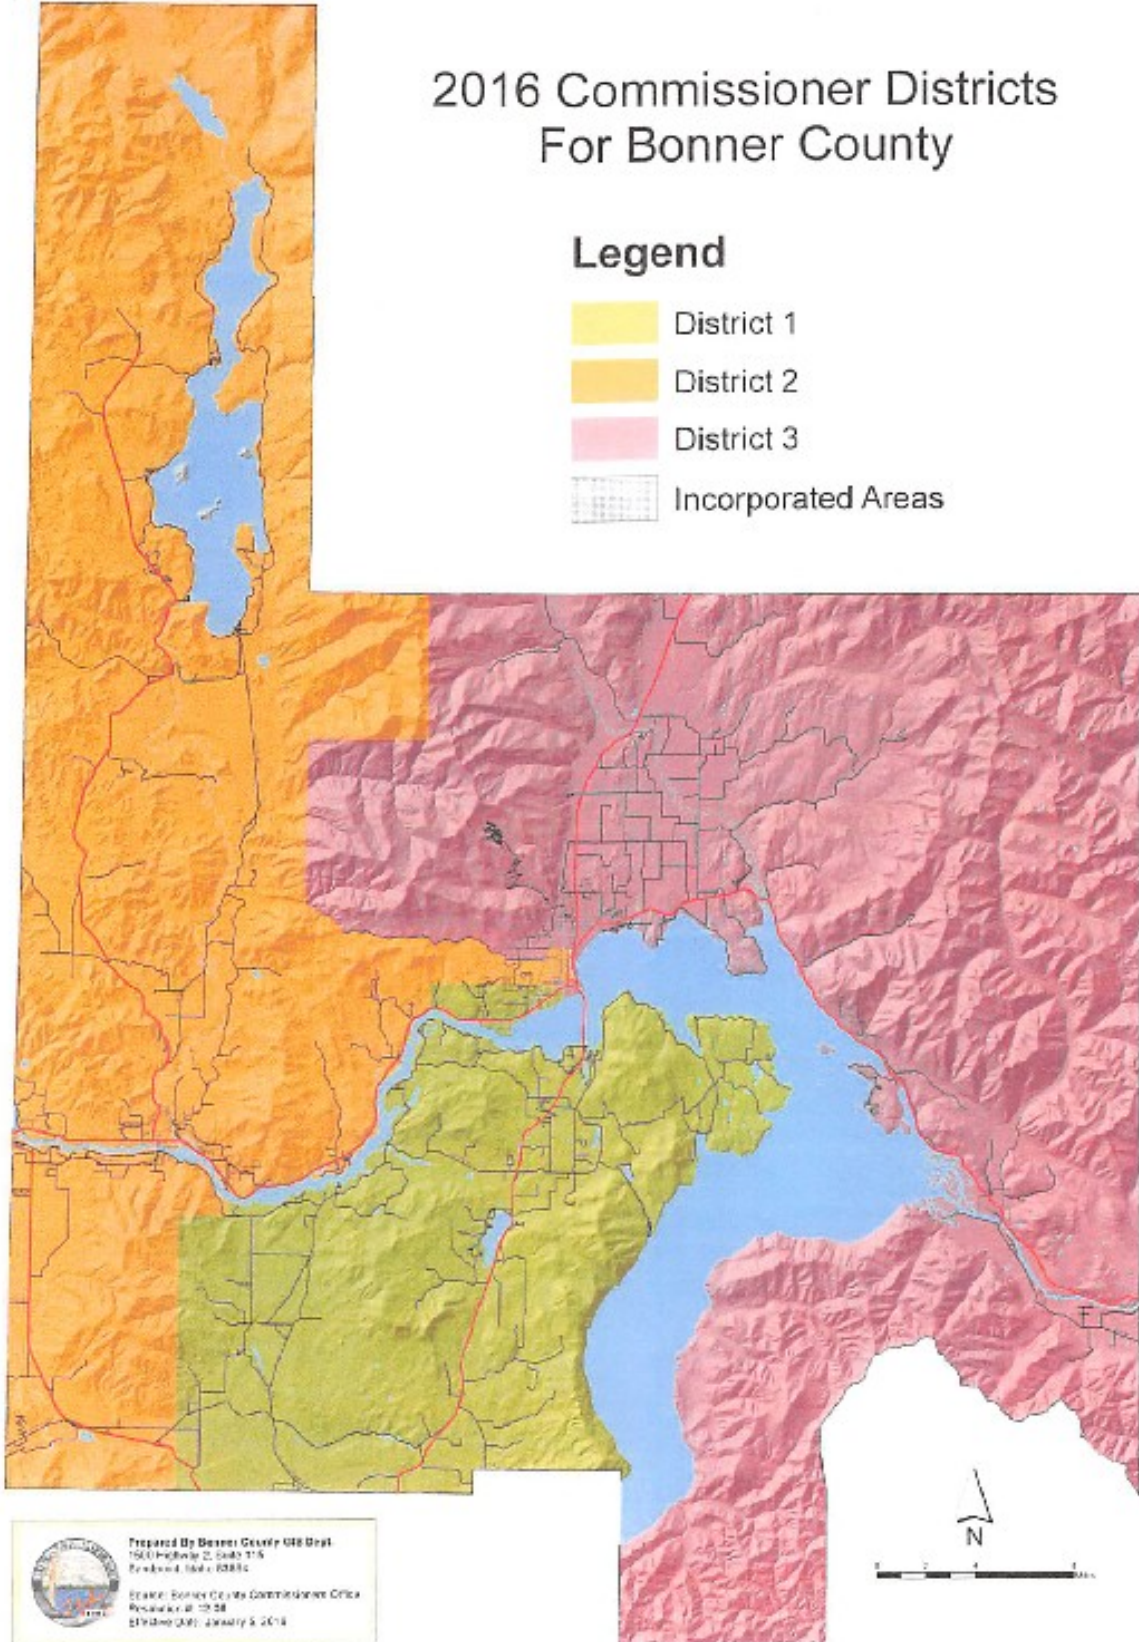

## Bonner County Commissioners

District 1 — Glen Bailey

Term Expires January 2018

District 2 — Jeff Connolly

Term Expires January 2021

District 3 — Dan McDonald

Term Expires January 2018

### 2016 Commissioner Districts For Bonner County

#### Legend

-  District 1
-  District 2
-  District 3
-  Incorporated Areas

Prepared By Bonner County GIS Dept.  
1500 Highway 2, Suite 215  
Bonner, Idaho 83801

Scale: Bonner County Commissioner Office  
Revision: 10-28  
BY: [Name] January 5, 2016